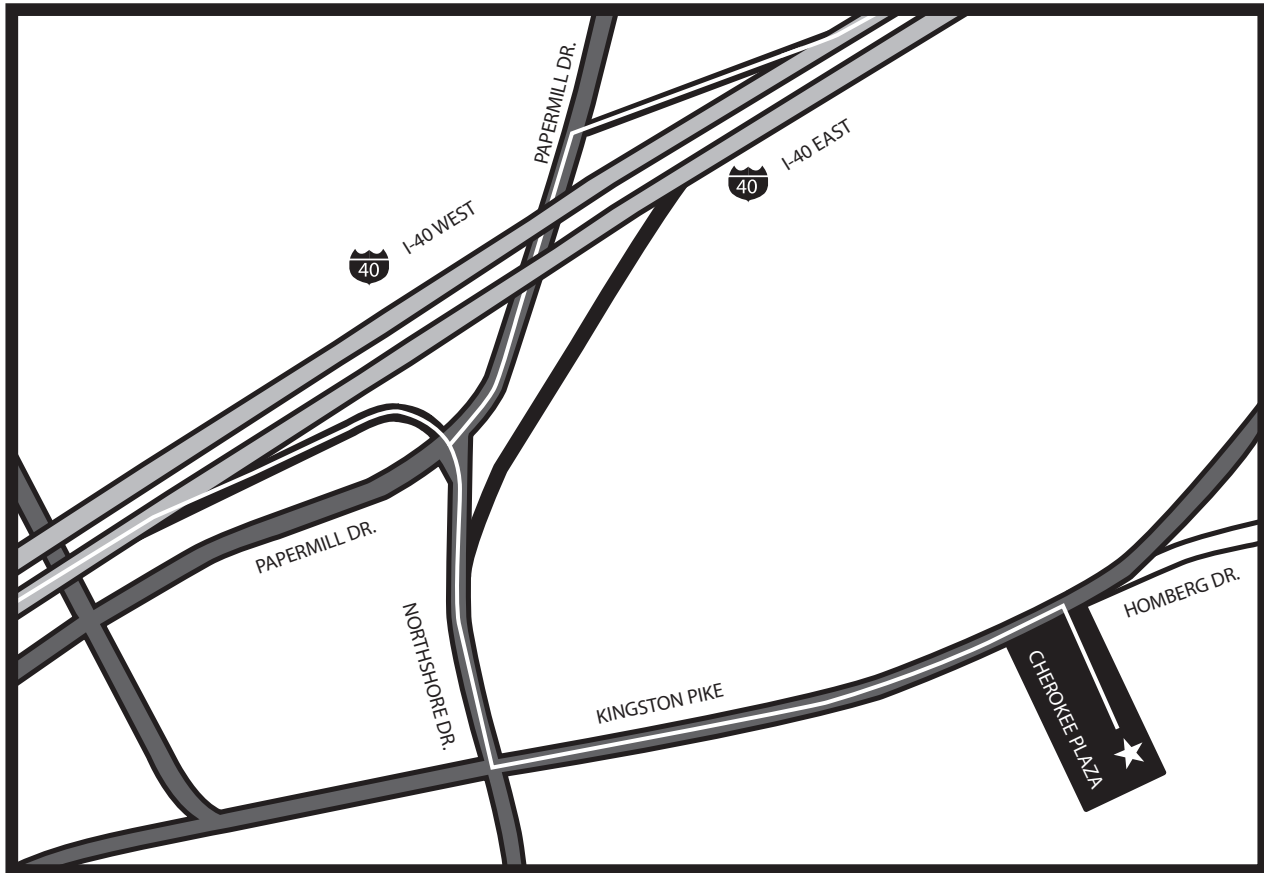

GALLAHER *Spa* MD

5508 Kingston Pike • Knoxville, TN • 865-330-1188

www.gallagherplasticsurgery.com

I-40W

Exit 40 W at Papermill Road exit.

Turn left at the stop light onto Papermill Dr. Proceed through the next stop light and then at the next stop light turn left onto Northshore Dr.

At the intersection of Northshore and Kingston Pike turn left onto Kingston Pike. Cherokee Plaza will be approx. 1 mile on the right.

I-40E

Exit 40 W at Papermill Road exit.

Proceed through the stop light and onto Northshore Dr.

At the intersection of Northshore and Kingston Pike turn left onto Kingston Pike. Cherokee Plaza will be aprox. 1 mile on the right.